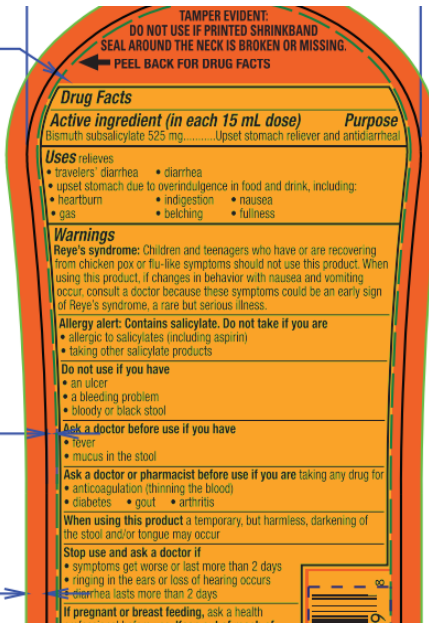

"Peel Here" Area

1.6  
[ 0.063 ]  
Copy Area  
Offset  
See Note #3  
3.2  
[ 0.125 ]  
Outside Bleed  
Area Offset

132.5  
[ 5.233 ]